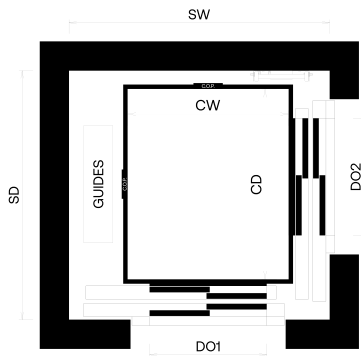

THROUGH-CAR DOOR

Rated Load		Q	250	320	320	400	450	500(max)	(kg)
Cabin	Width	CW	700	800	1000	1100	1200	1200	(mm)
Cabin	Depth	CD	1200	1200	1300	1400	1400	1650	(mm)
Shaft	Width	SW	1170	1270	1470	1570	1670	1670	(mm)
Shaft	Depth	SD	1750	1750	1850	1950	1950	2200	(mm)
Door	Opening	DO	650	700	850	900	950	950	(mm)

SINGLE DOOR

SINGLE DOOR

ADJACENT DOORS

THROUGH-CAR DOOR

SINGLE DOOR

Rated Load		Q	250	320	320	400	450	500(max)	(kg)
Cabin	Width	CW	600	800	900	1100	1200	1200	(mm)
Cabin	Depth	CD	1120	1200	1400	1400	1500	1650	(mm)
Shaft	Width	SW	1240	1390	1490	1690	1790	1790	(mm)
Shaft	Depth	SD	1314	1462	1662	1662	1762	1912	(mm)
Door	Opening	DO	600	700	800	900	900	900	(mm)